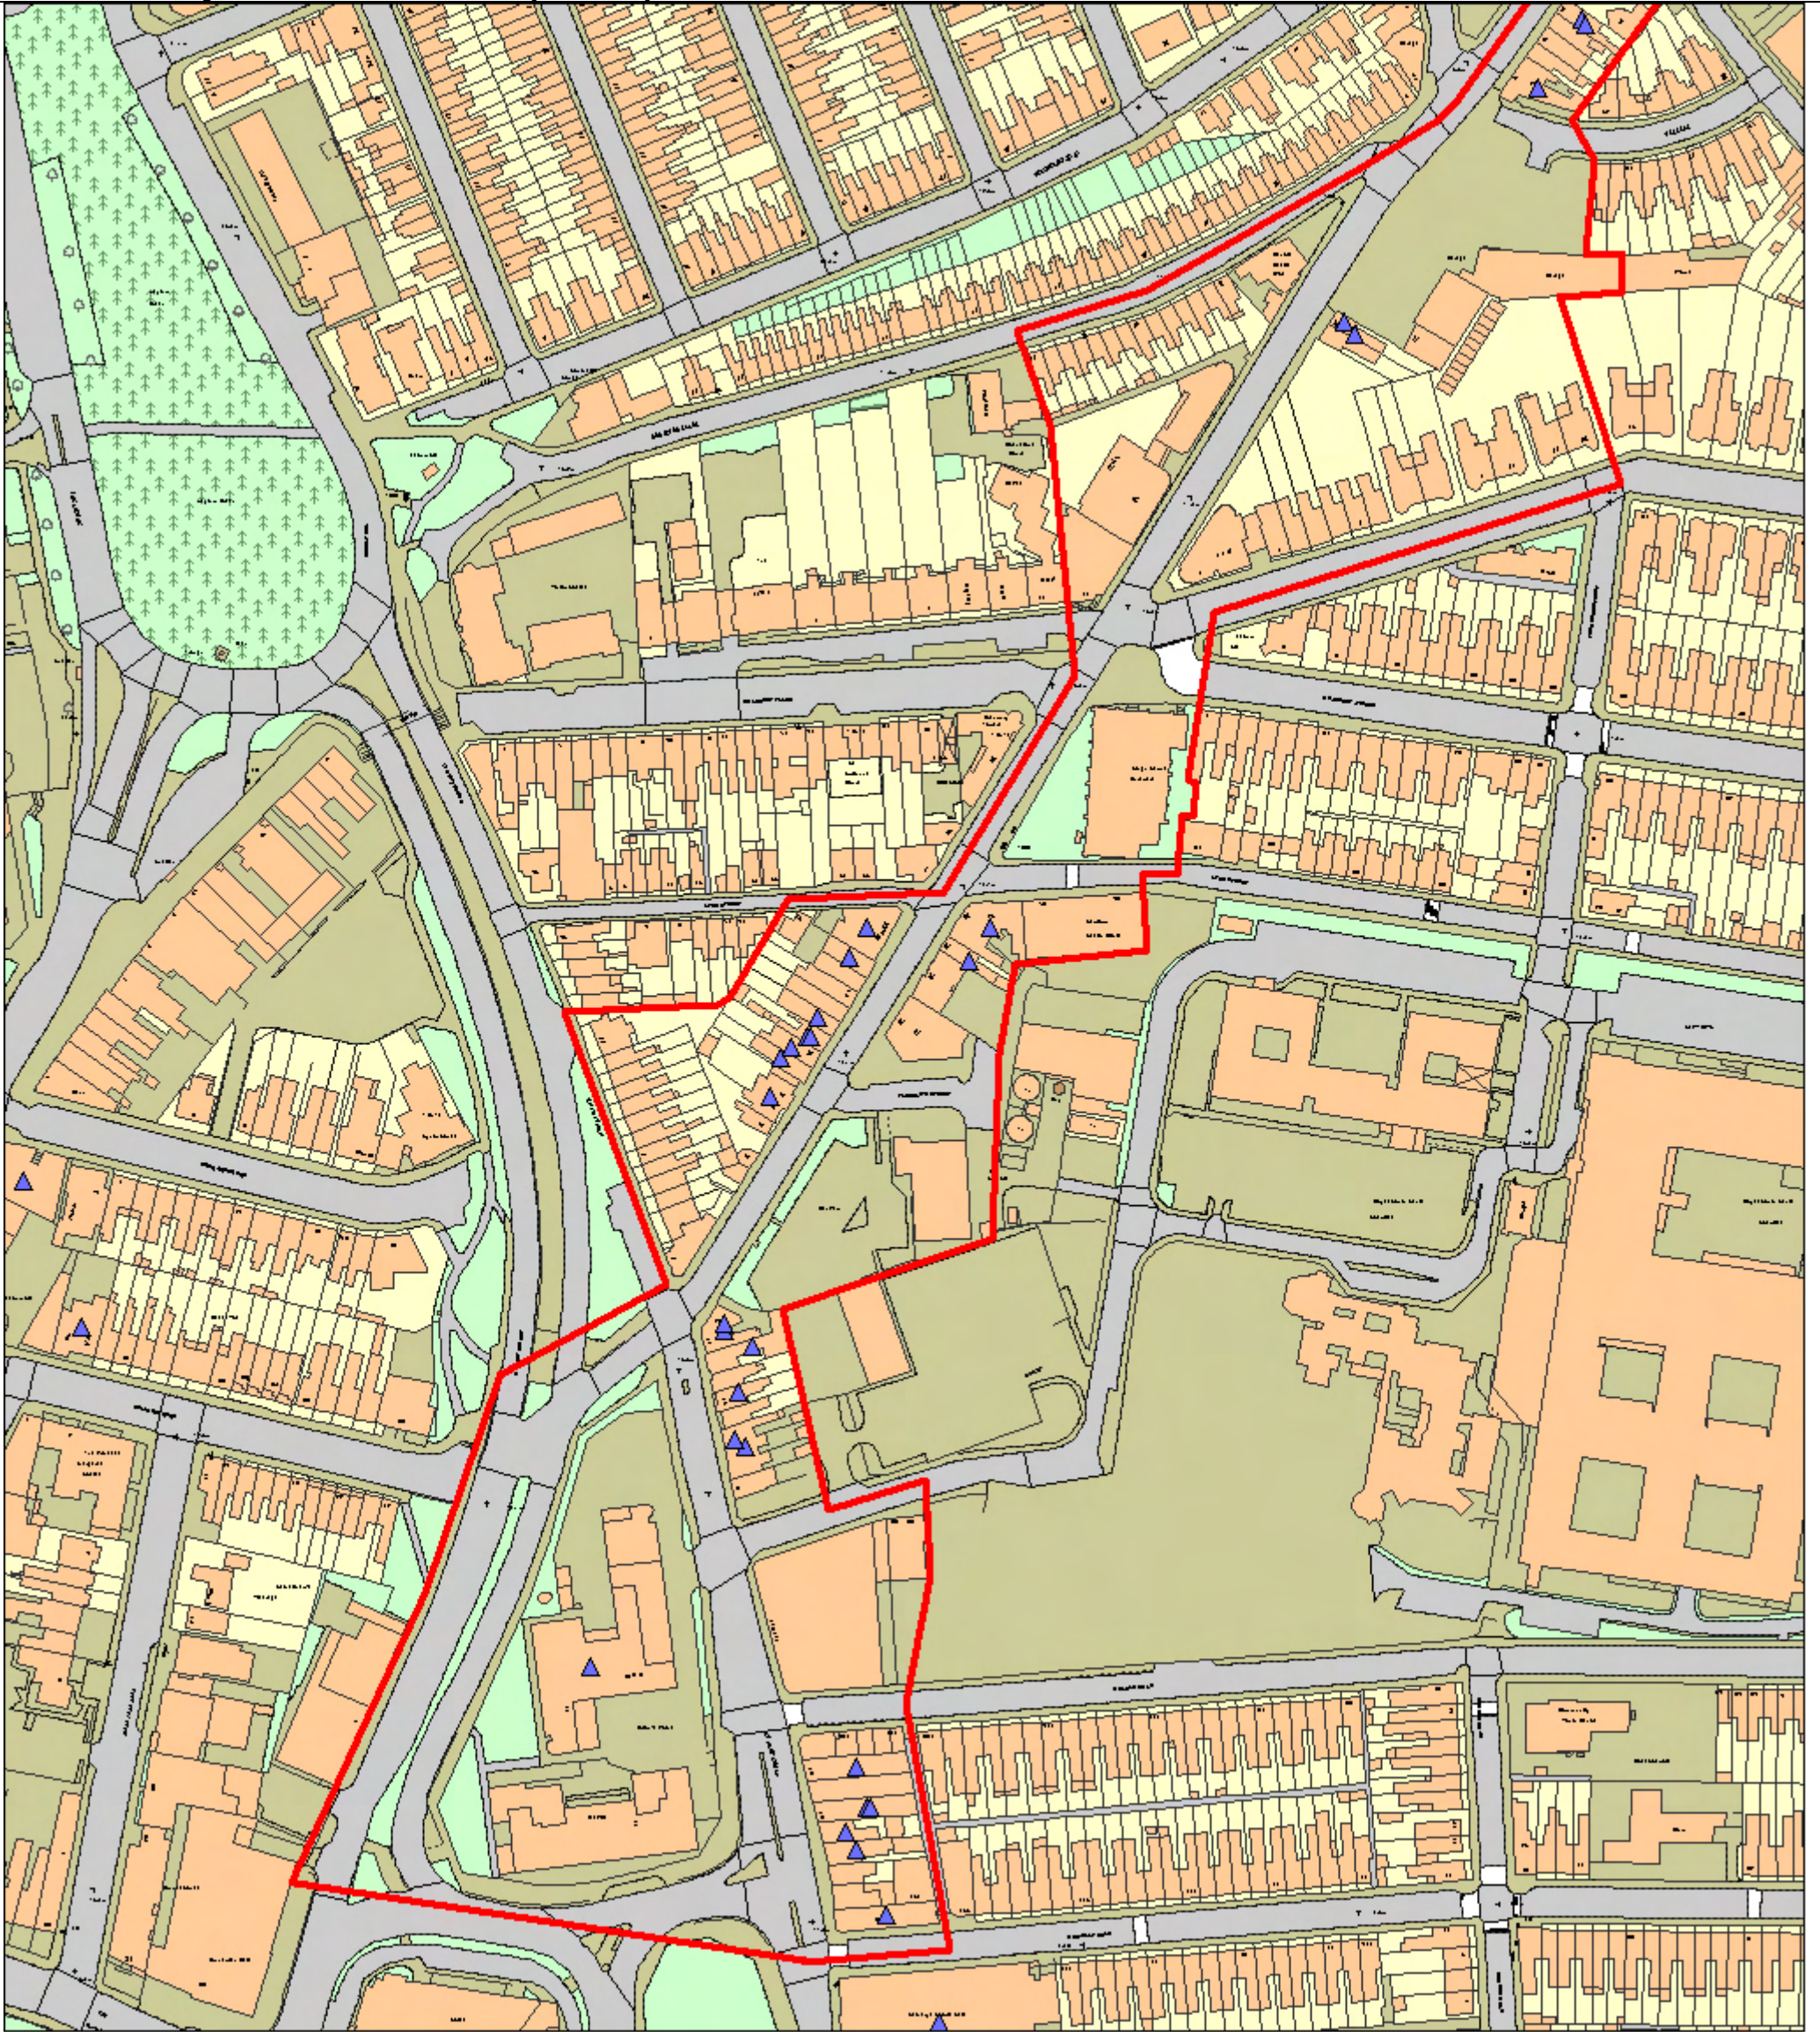

Above Bar CIP Stress Area

© Crown copyright. All rights reserved. Southampton City Council 100019679 2010

Bedford Place CIP Stress Area

© Crown copyright. All rights reserved. Southampton City Council 100019679 2010

Bevois Valley CIP Stress Area (North)

© Crown copyright. All rights reserved. Southampton City Council 100019679 2010

Bevois Valley CIP Stress Area (South)

© Crown copyright. All rights reserved. Southampton City Council 100019679 2010

Cultural Quarter area – November 2010, showing licensed premises and the Above Bar CIP area