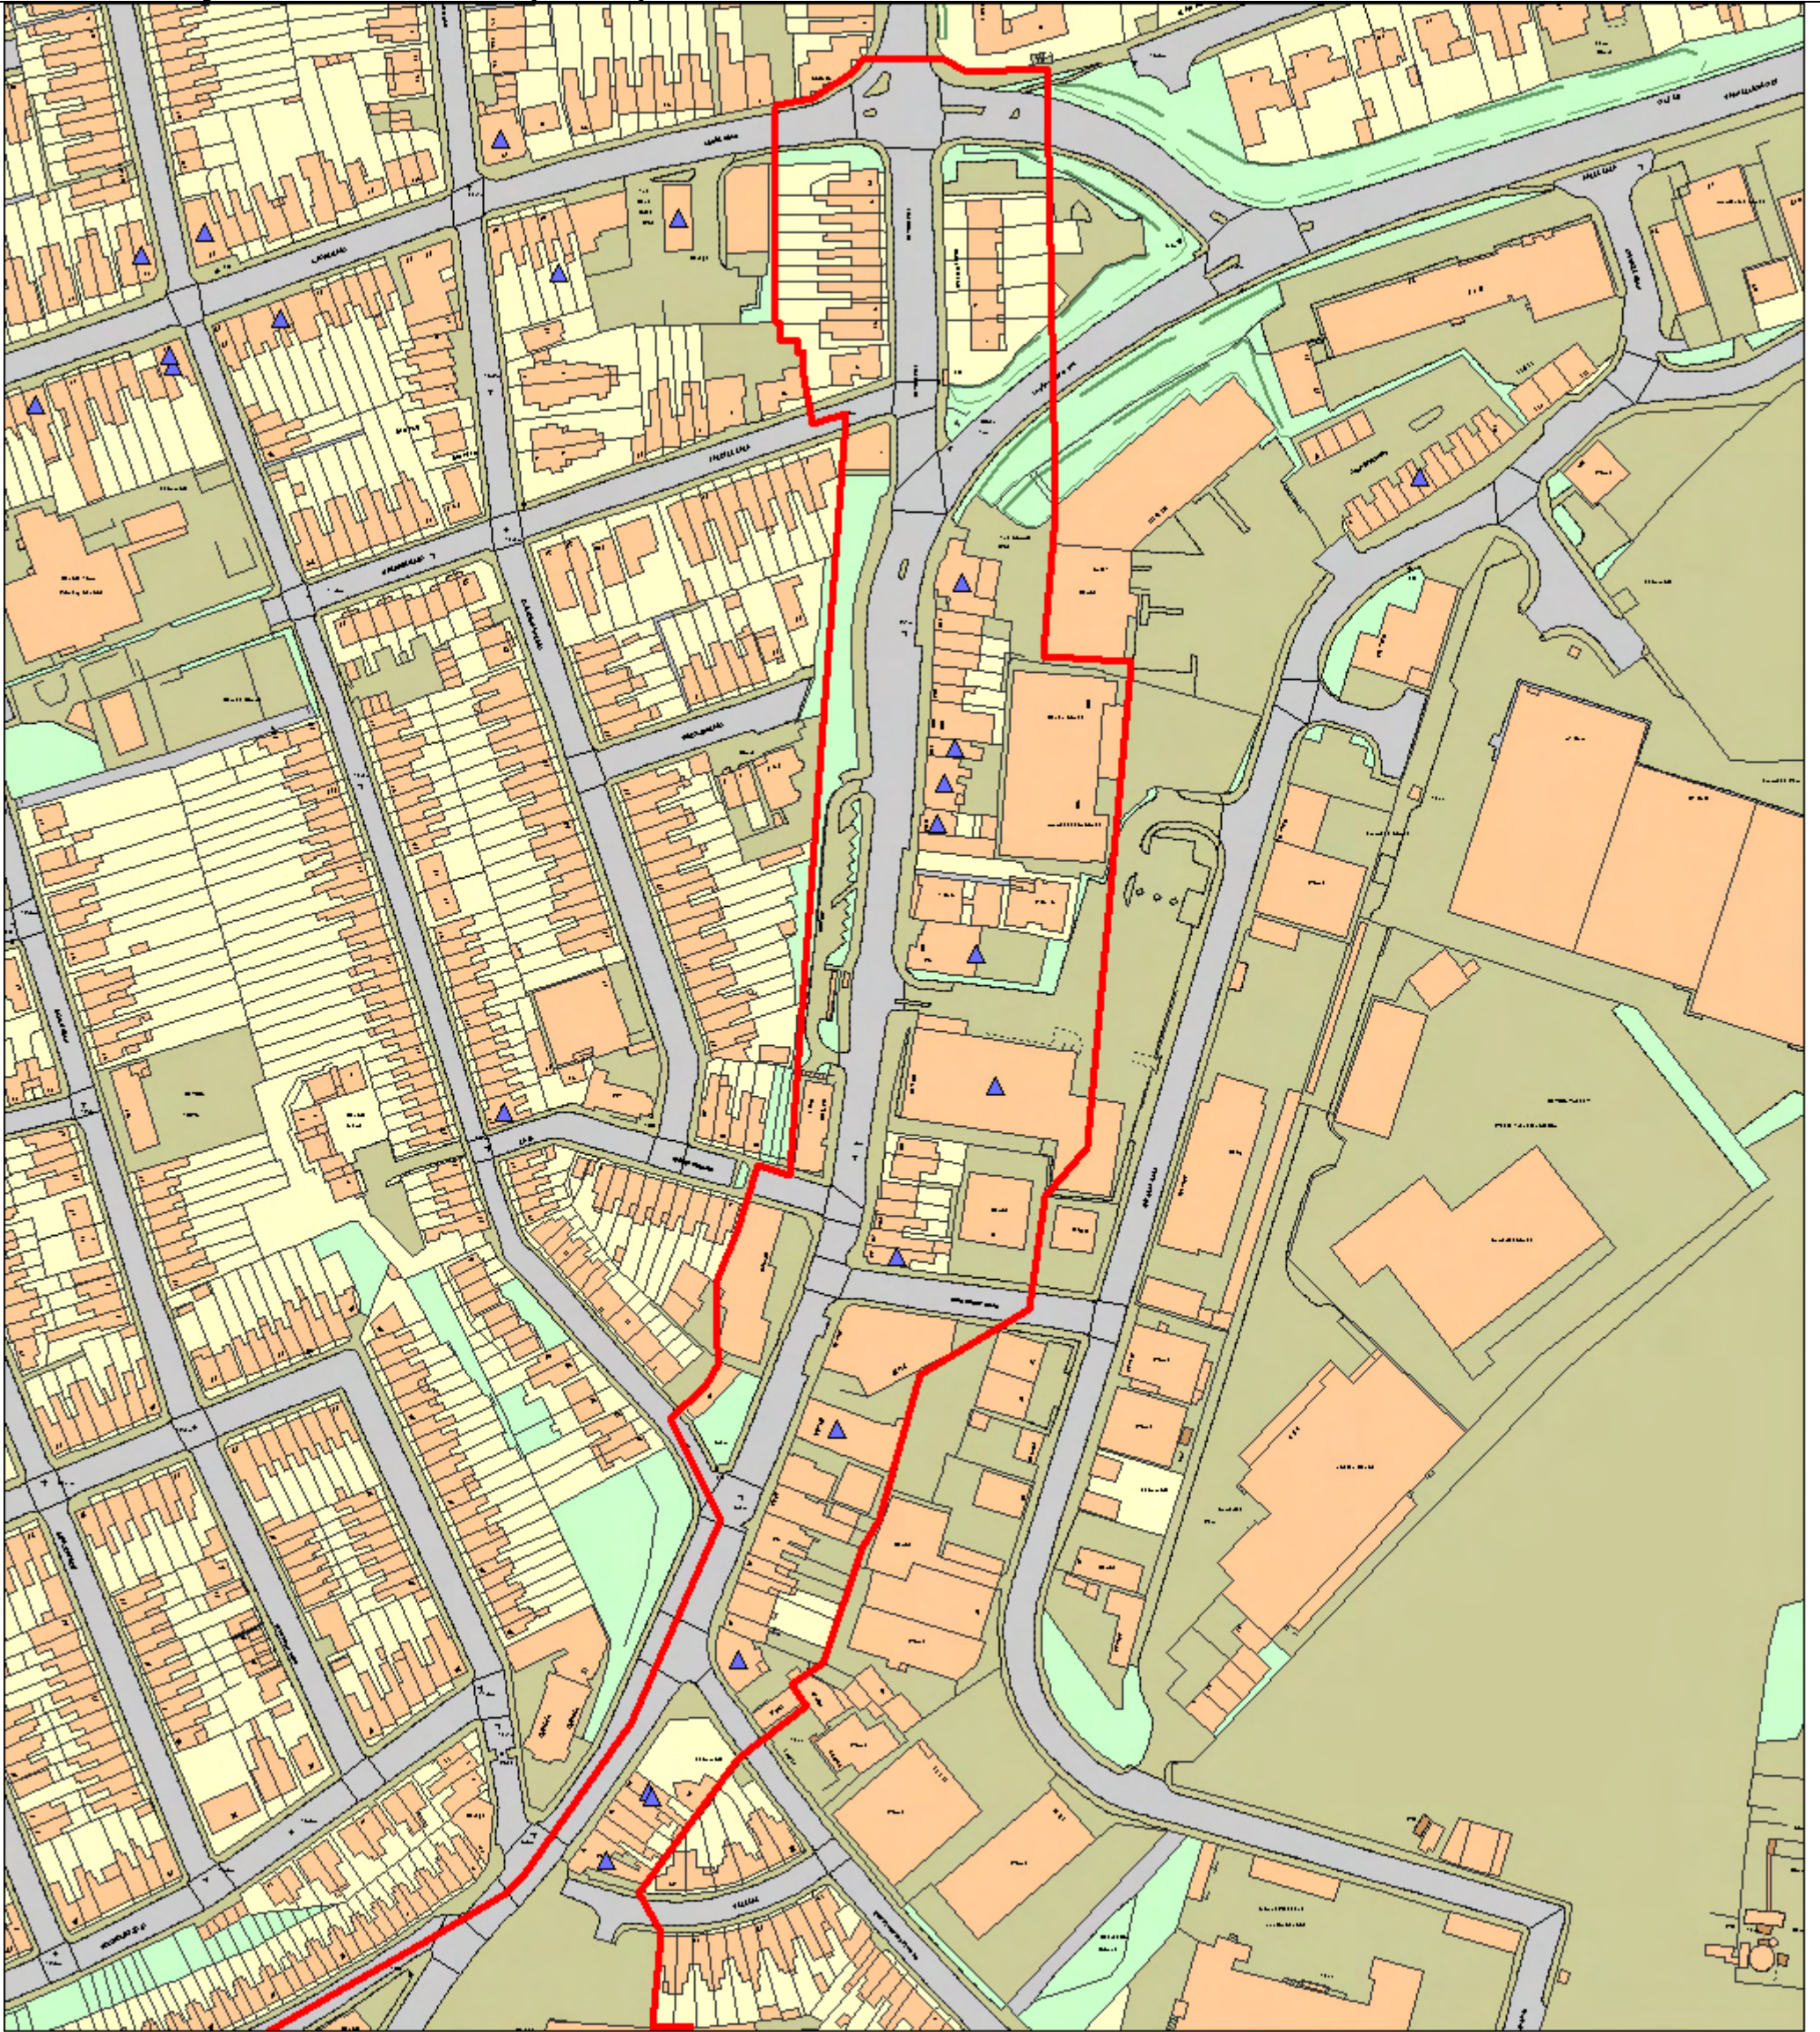

Above Bar CIP Stress Area

© Crown copyright. All rights reserved. Southampton City Council 100019679 2010

Bedford Place CIP Stress Area

© Crown copyright. All rights reserved. Southampton City Council 100019679 2010

Bevois Valley CIP Stress Area (North)

© Crown copyright. All rights reserved. Southampton City Council 100019679 2010

Bevois Valley CIP Stress Area (South)

© Crown copyright. All rights reserved. Southampton City Council 100019679 2010

Cultural Quarter area – November 2010, showing licensed premises and the Above Bar CIP area