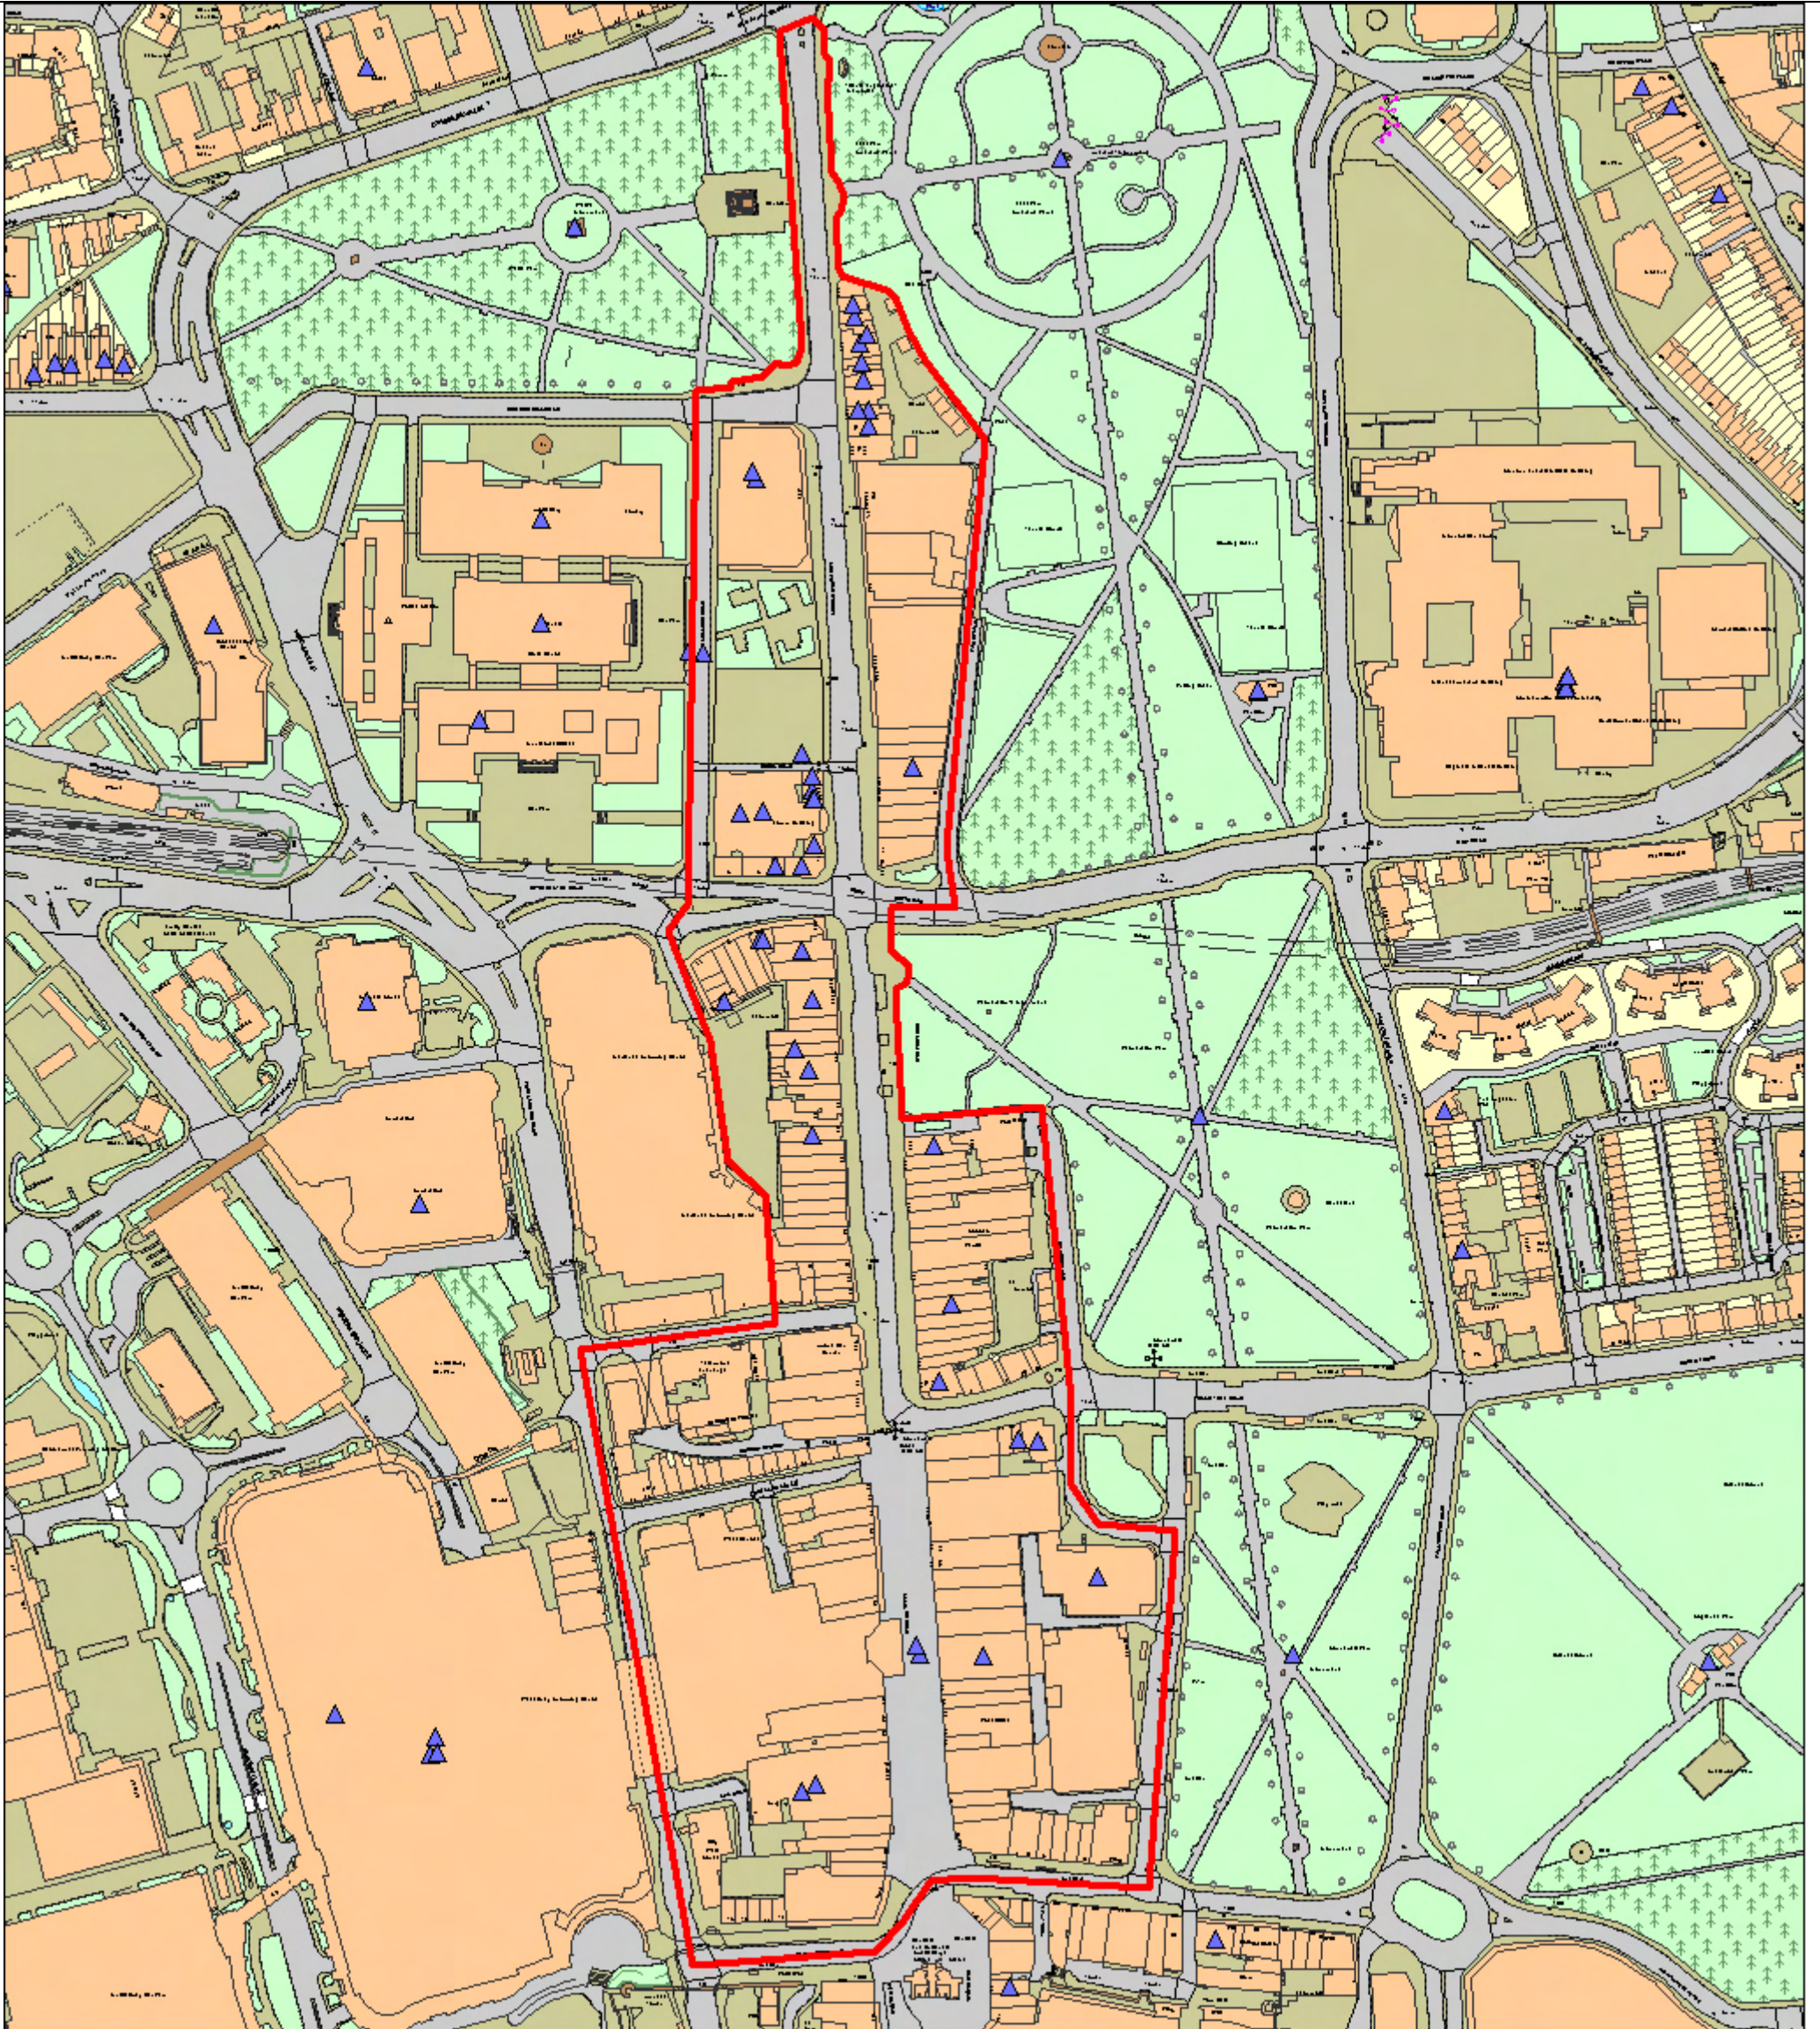

Above Bar CIP Stress Area

© Crown copyright. All rights reserved. Southampton City Council 100019679 2010

Bedford Place CIP Stress Area

© Crown copyright. All rights reserved. Southampton City Council 100019679 2010

Bevois Valley CIP Stress Area (North)

© Crown copyright. All rights reserved. Southampton City Council 100019679 2010

Bevois Valley CIP Stress Area (South)

© Crown copyright. All rights reserved. Southampton City Council 100019679 2010

Cultural Quarter area – November 2010, showing licensed premises and the Above Bar CIP area