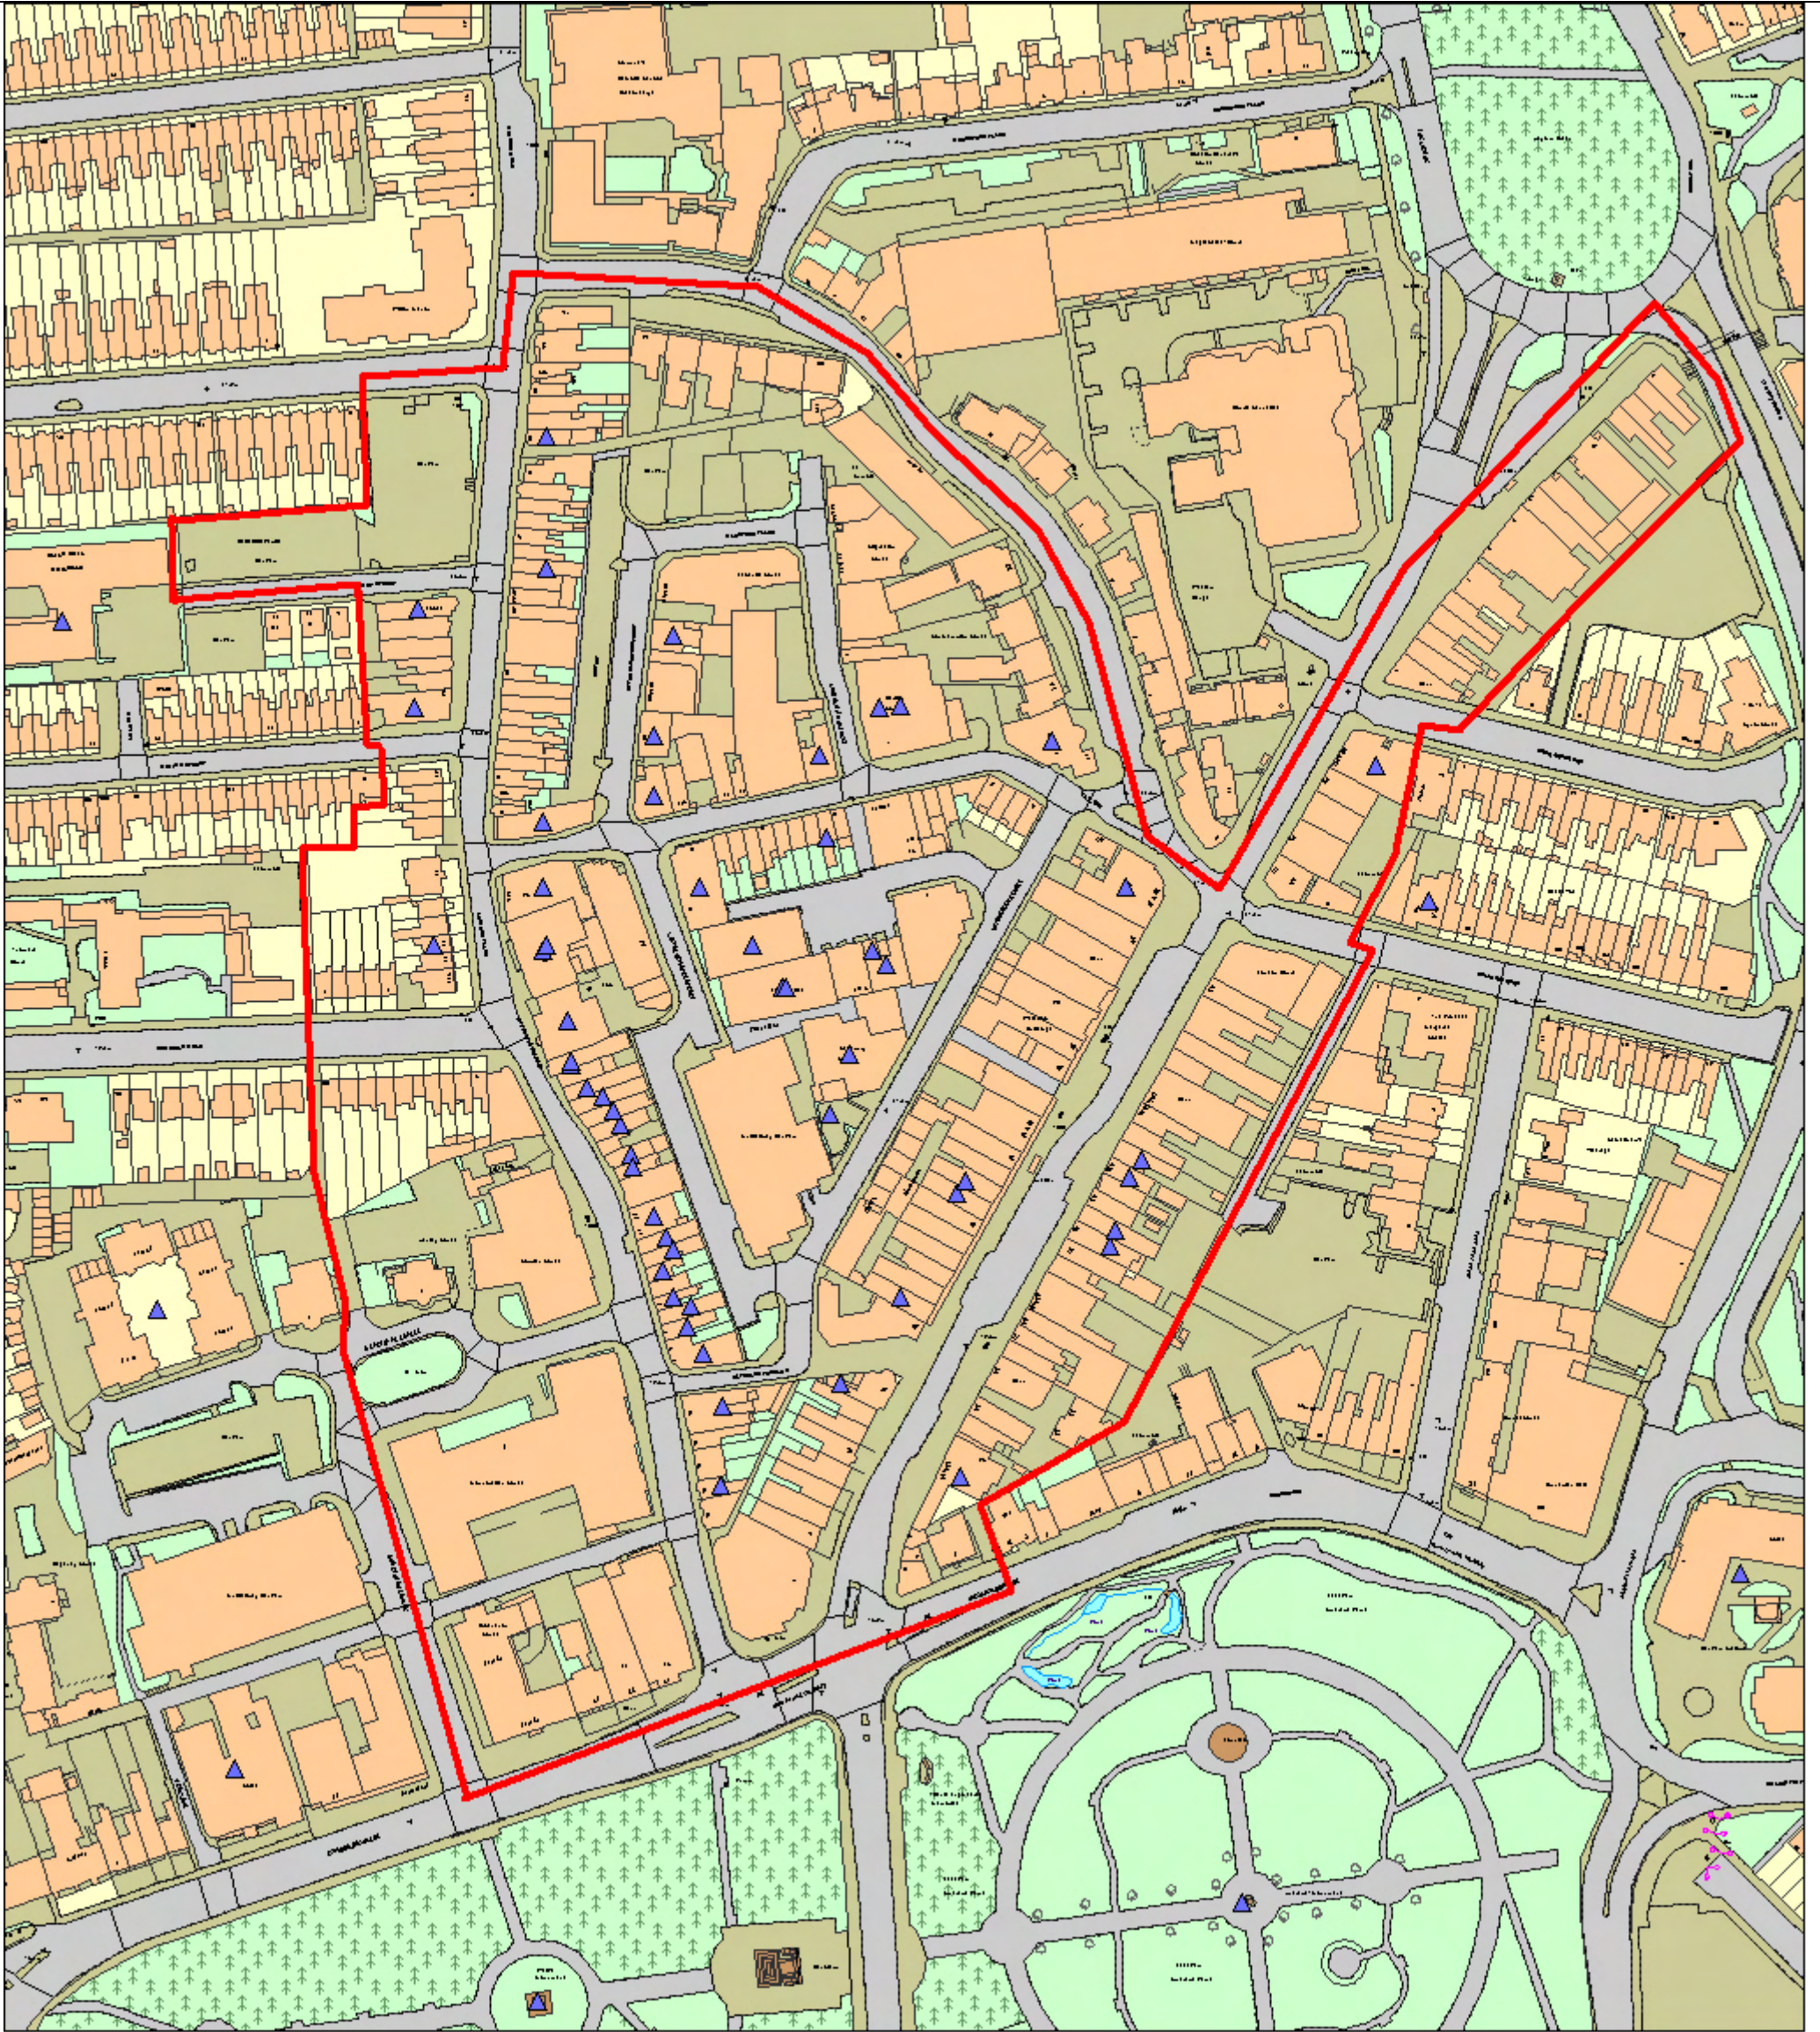

Above Bar CIP Stress Area

© Crown copyright. All rights reserved. Southampton City Council 100019679 2010

Bedford Place CIP Stress Area

© Crown copyright. All rights reserved. Southampton City Council 100019679 2010

Bevois Valley CIP Stress Area (North)

© Crown copyright. All rights reserved. Southampton City Council 100019679 2010

Bevois Valley CIP Stress Area (South)

© Crown copyright. All rights reserved. Southampton City Council 100019679 2010

Cultural Quarter area – November 2010, showing licensed premises and the Above Bar CIP area